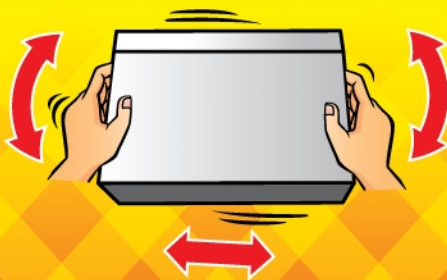

# KUNG-FU HAMBURGER

**PRIZE**

**W1060xD1108xH1998 mm 180Kgs**

-  **Colorful 32" LCD monitor and brilliant LED to create alive scenes.**
-  **Move control pad to catch burger box, it is easy and fun.**
-  **Interesting narration.**
-  **Interaction with appealing music to promote recreation of the game.**
-  **High return of investment and also easy to set, operate and service.**

-  **32吋螢幕+超炫LED燈，可吸引人潮。**
-  **玩法簡單，只需移動手把接住並平衡往下掉的漢堡盒即可。**
-  **配音趣味，歡樂無限。**
-  **人機互動！動感音效，增加遊戲的趣味性。**
-  **機台設定簡單，店家可自調整，炒場功能 營業收入佳。**

**W1087xD836xH2113 mm**

**FEILOLI**®

飛絡力電子股份有限公司  
FEILOLI ELECTRONIC CO.,LTD.